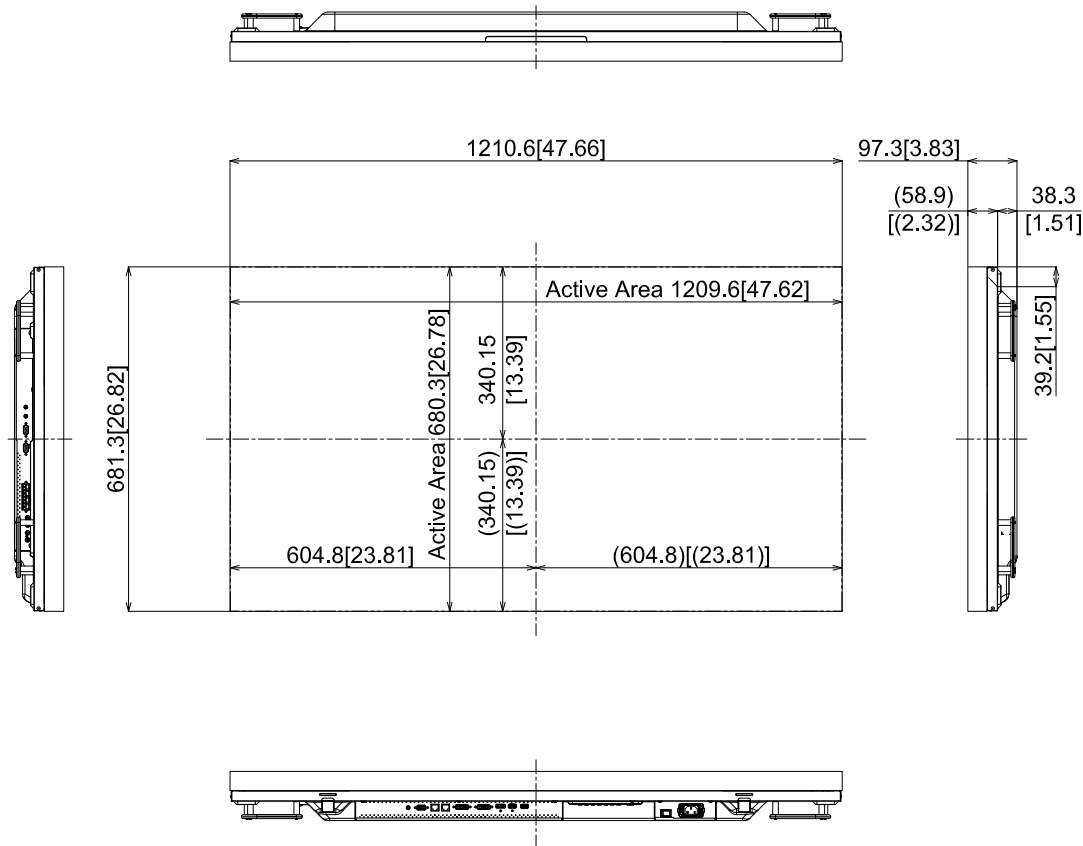

55-inch Class Video Wall Display

TH-55VF2H/TH-55VF2

2-October-2019
Unit : mm [inches]

Design and specification subject to change without notice.