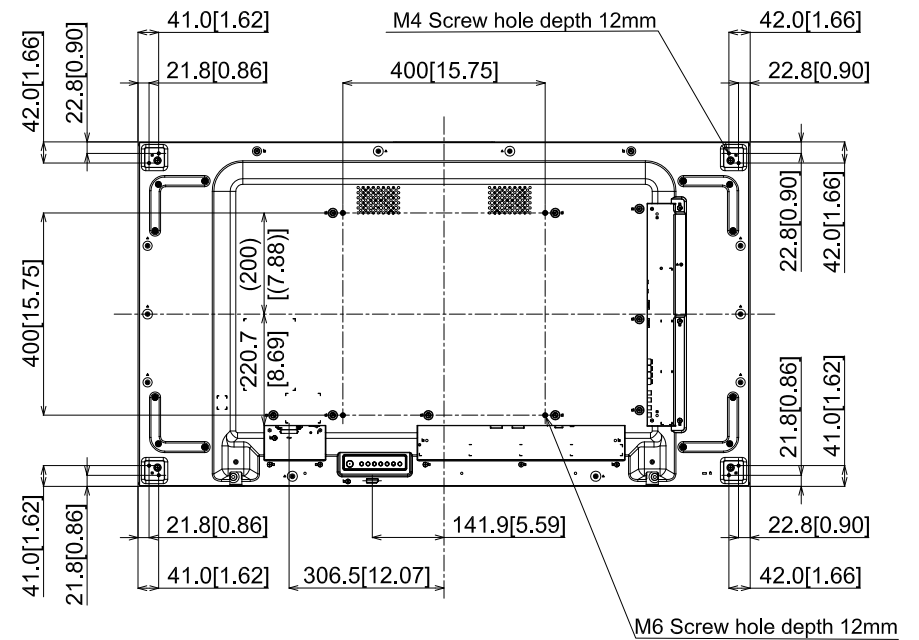

55-inch Class Video Wall Display

TH-55VF2H/TH-55VF2

2-October-2019
Unit : mm [inches]

Design and specification subject to change without notice.