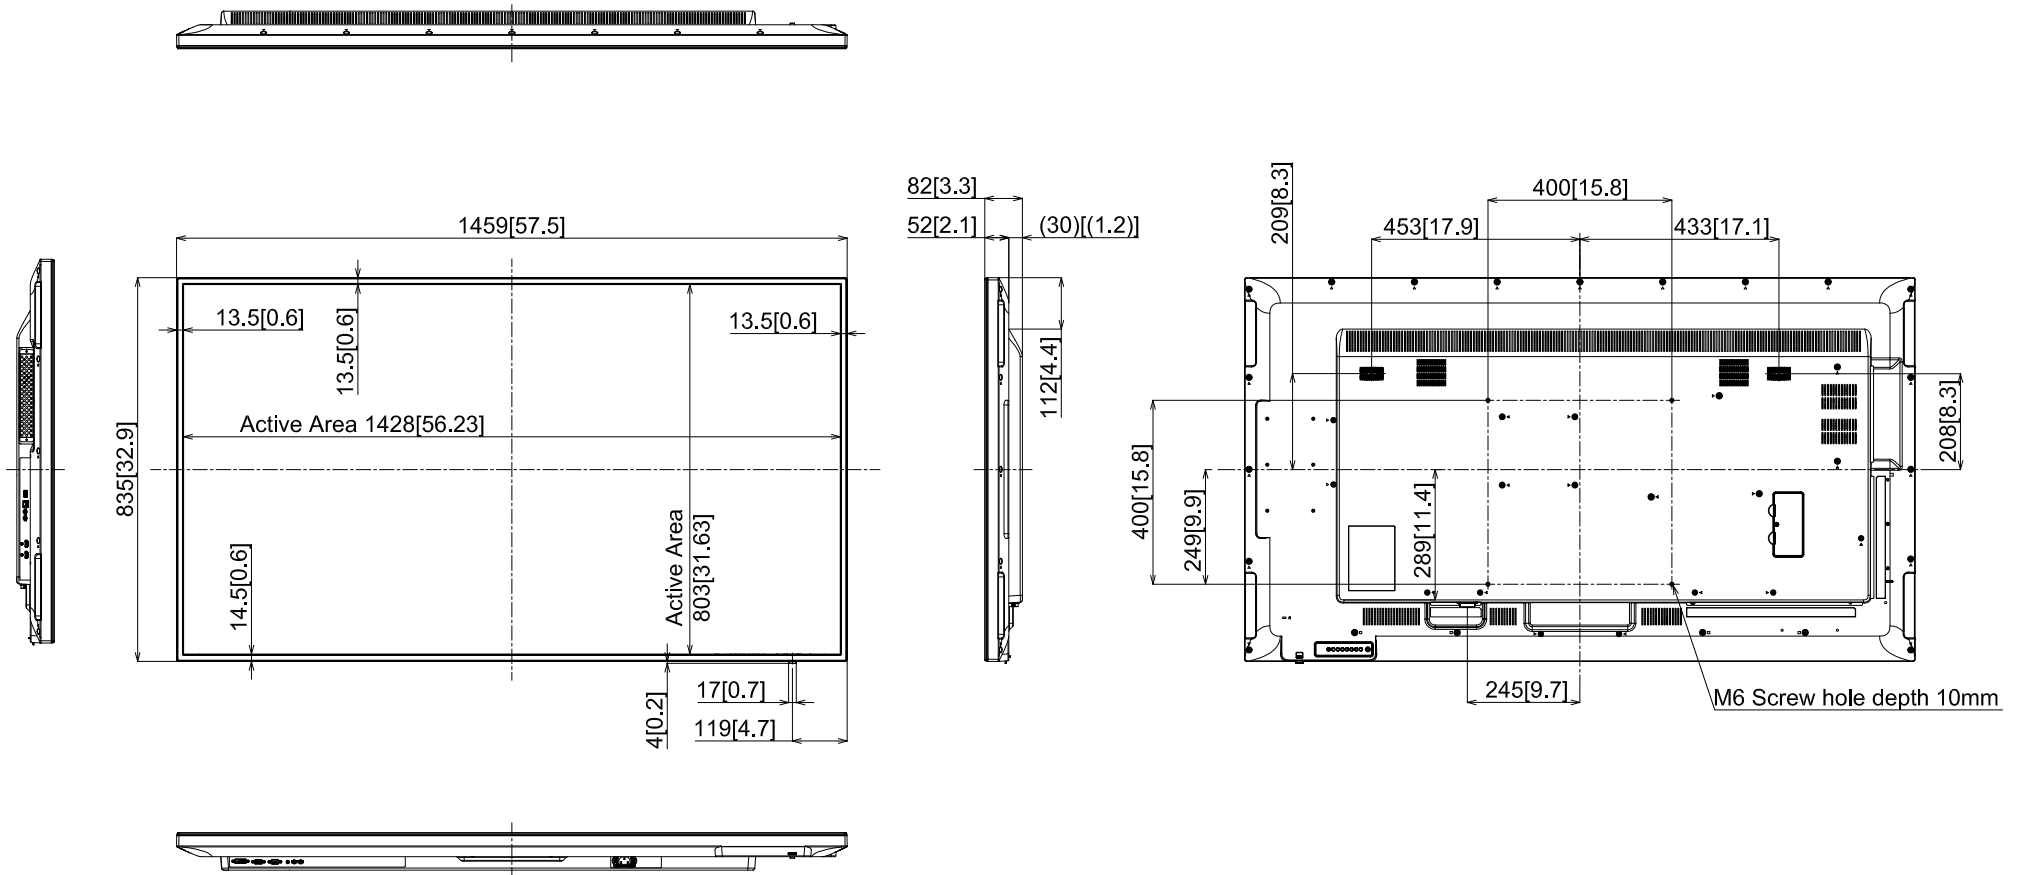

# 65-inch Class 4K UHD LCD Display

## TH-65EQ1

13-February-2019  
Unit : mm [inches]

Design and specification subject to change without notice.