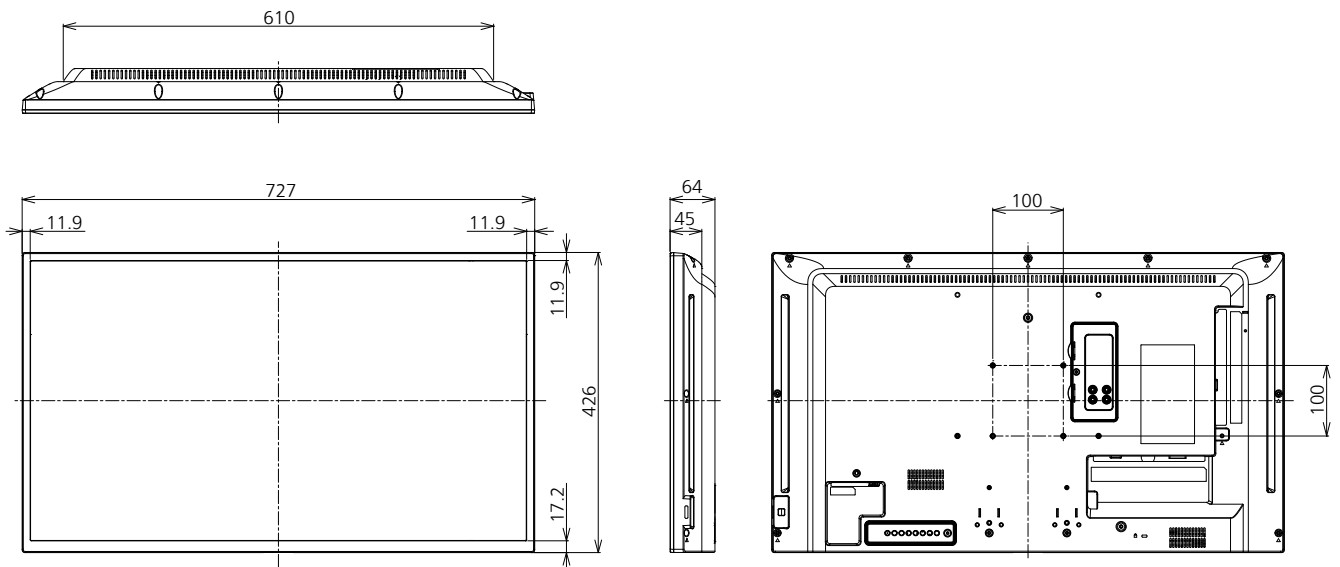

REMOTE CONTROL TRANSMITTER

Power Requirements	DC 3 V (2 x AAA Size batteries)
Operating distance	approx. 7 m*
Weight	approx. 63 g including batteries
Dimensions (W x H x D)	44 x 105 x 20.5 mm

*When operated directly in front of receptor.

INCLUDED ACCESSORIES

- AC cord (approx. 1.8 m)
- Remote Control
- Batteries (AAA size) x 2
- Clamper x 3

DIMENSIONS

Cautions: This drawing is not a scale
Units : mm

CONNECTION TERMINAL

* Specifications and appearance are subject to change without notice.