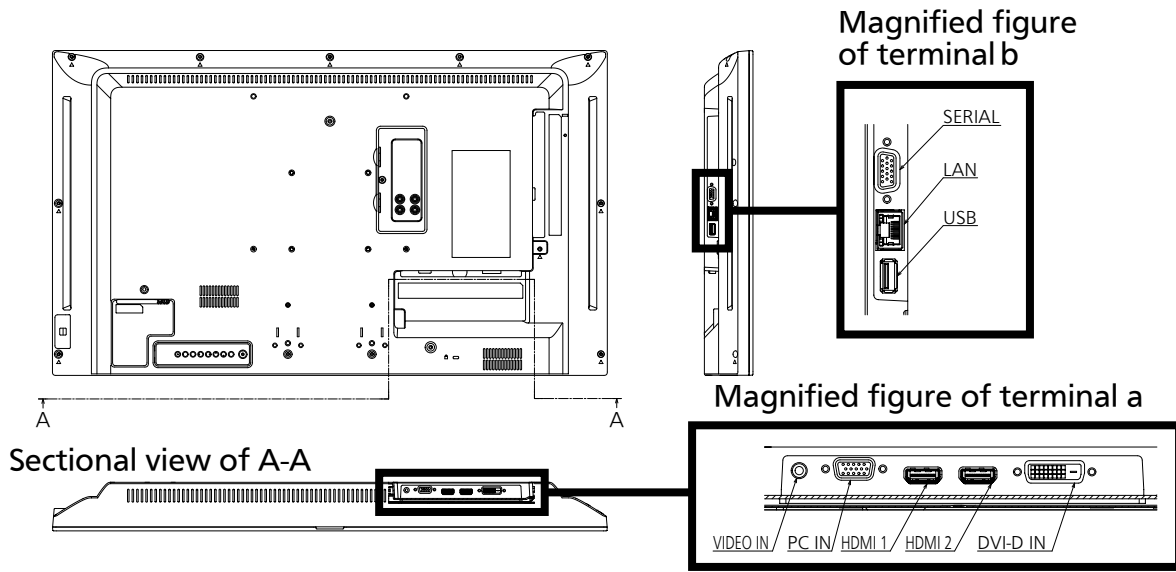

INCLUDED ACCESSORIES

- AC cord (approx. 1.8 m)
- Remote Control
- Batteries (AAA size) x 2
- Clamper x 3

DIMENSIONS

Cautions: This drawing is not a scale
Units : mm

CONNECTION TERMINAL

* Specifications and appearance are subject to change without notice.

Drawing of terminals

View from back

32EF1

Units : mm

	VIDEO IN	PC IN	HDMI	DVI-D IN	USB	LAN	SERIAL IN
A	10.8	11.5	8.6	10.2	8.3	7.4	9.0
B	1.7	5.8	0	0	0	0	5.3
C	21.1				18.6		

*Due to the construction of terminal, some types of connecting cable or USB memory device cannot be used. Be sure to use connecting cable or USB memory device after confirmation in this drawing.