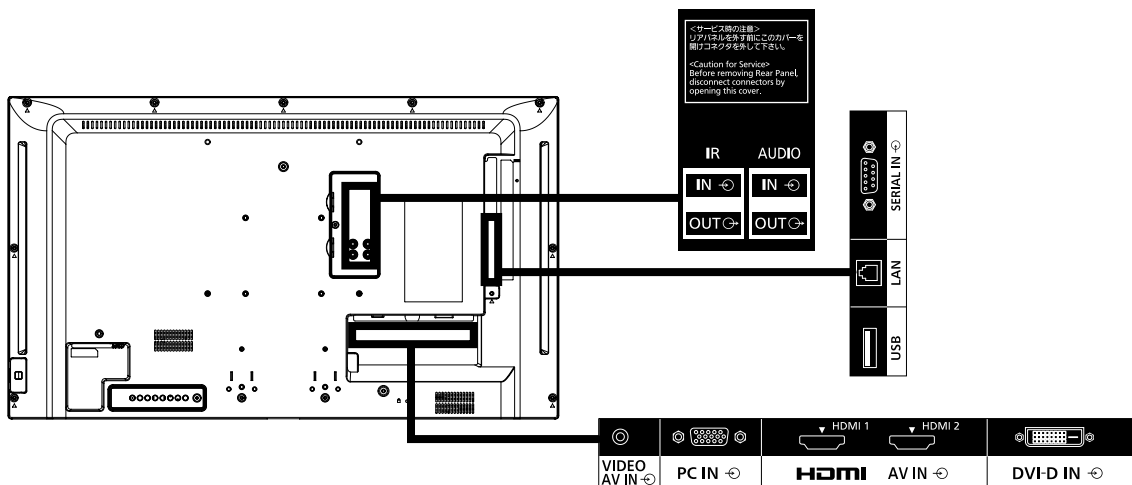

REMOTE CONTROL TRANSMITTER

Power Requirements	DC 3 V (2 x AAA Size batteries)
Operating distance	approx. 7 m*
Weight	approx. 63 g including batteries
Dimensions (W x H x D)	44 x 105 x 20.5 mm

*When operated directly in front of receptor.

INCLUDED ACCESSORIES

- AC cord (approx. 1.8 m)
- Remote Control
- Batteries (AAA size) x 2
- Clamper x 3

DIMENSIONS

Cautions: This drawing is not a scale
Units : mm

CONNECTION TERMINAL

* Specifications and appearance are subject to change without notice.