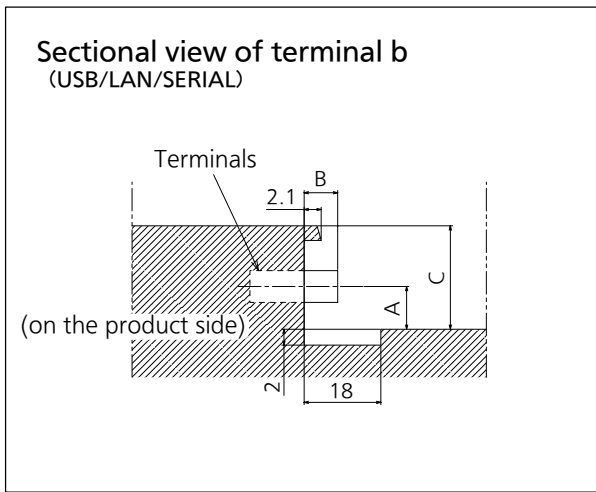

Drawing of terminals

View from back

32EF1

Units : mm

	VIDEO IN	PC IN	HDMI	DVI-D IN	USB	LAN	SERIAL IN
A	10.8	11.5	8.6	10.2	8.3	7.4	9.0
B	1.7	5.8	0	0	0	0	5.3
C	21.1				18.6		

*Due to the construction of terminal, some types of connecting cable or USB memory device cannot be used. Be sure to use connecting cable or USB memory device after confirmation in this drawing.