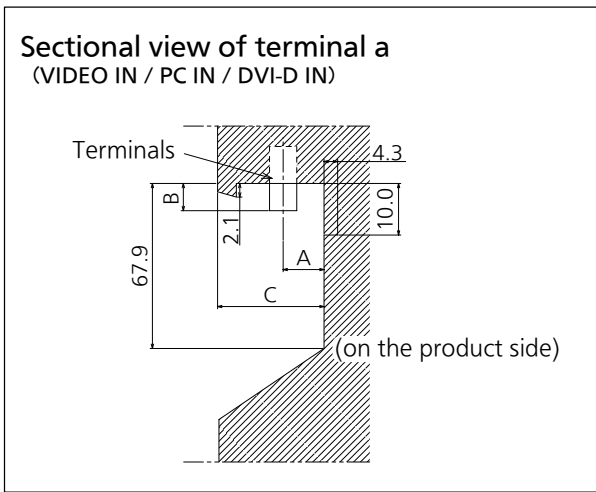

Drawing of terminals

View from back

32EF1

Units : mm

	VIDEO IN	PC IN	HDMI	DVI-D IN	USB	LAN	SERIAL IN
A	10.8	11.5	8.6	10.2	8.3	7.4	9.0
B	1.7	5.8	0	0	0	0	5.3
C	21.1				18.6		

*Due to the construction of terminal, some types of connecting cable or USB memory device cannot be used. Be sure to use connecting cable or USB memory device after confirmation in this drawing.