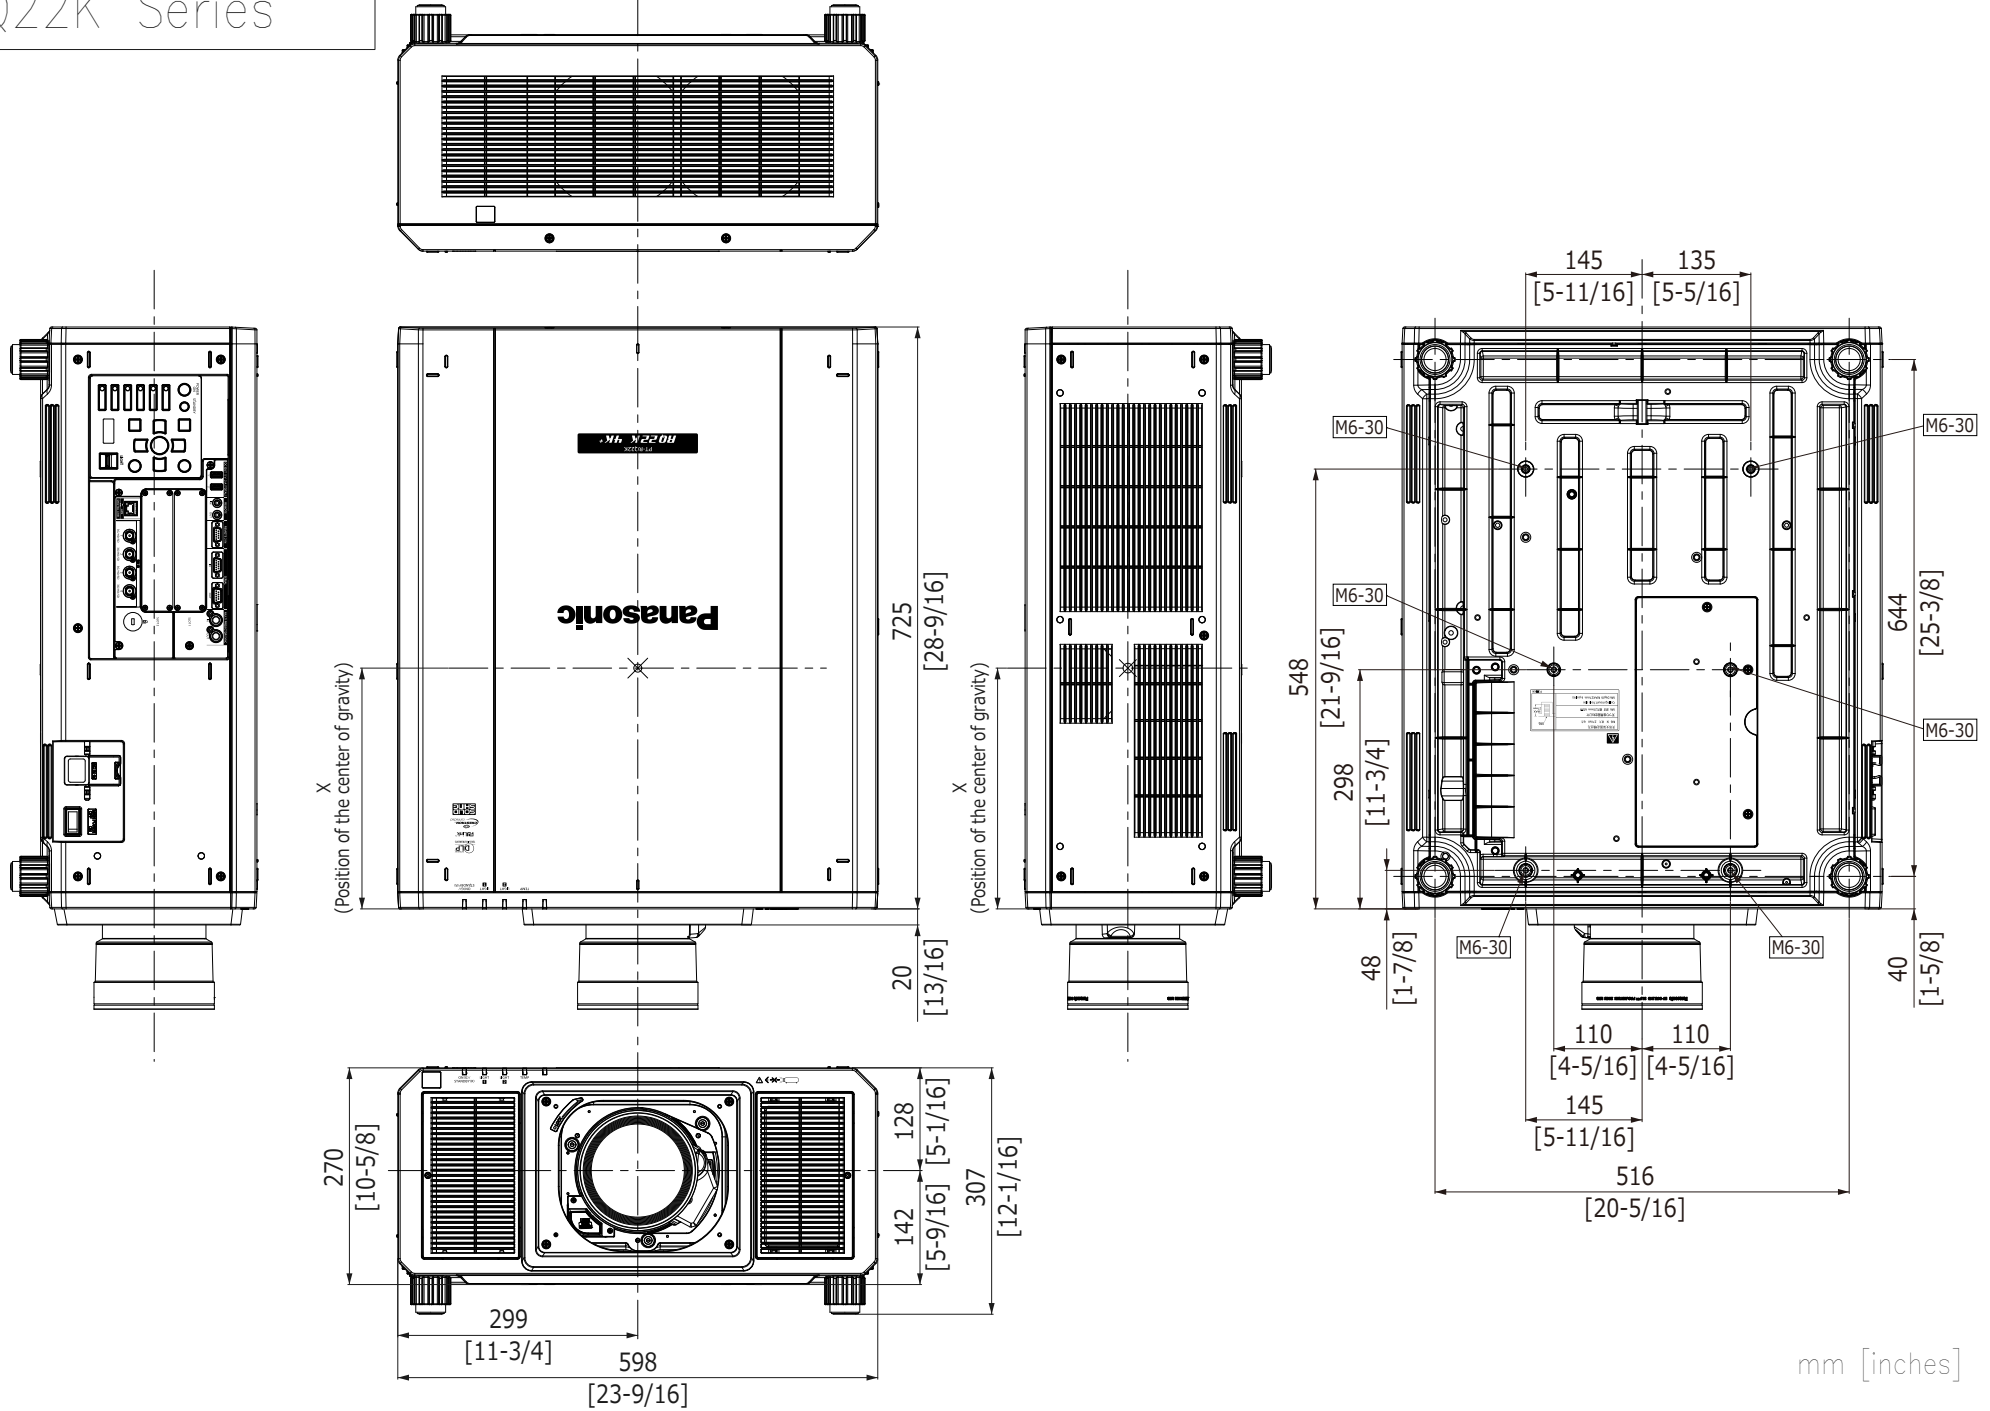

Panasonic Projector

PT-RQ22K Series

mm [inches]