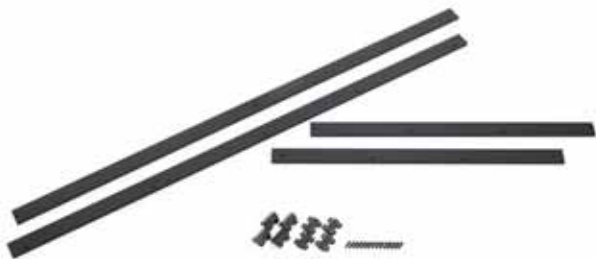

## Cover-frame Kit TY-CF55VW50

### Product specification (design and specification subject to change without notice)

Dimensions (W x H x D)	1,200 x 10 x 37 mm
Weight	approx. 1.9 kg
Carton Dimensions (W x H x D)	1,284 x 51 x 247 mm
Gross weight	approx. 3.0 kg
Basic Composition Kit	- Top Frame / Bottom Frame (2) - Right Frame / Left Frame (2) - L-Corner (4) - T-Joint (4) - Screws (16) - Setup Manual (1)

### DIMENSIONS

Cautions: This drawing is not a scale  
Units : mm