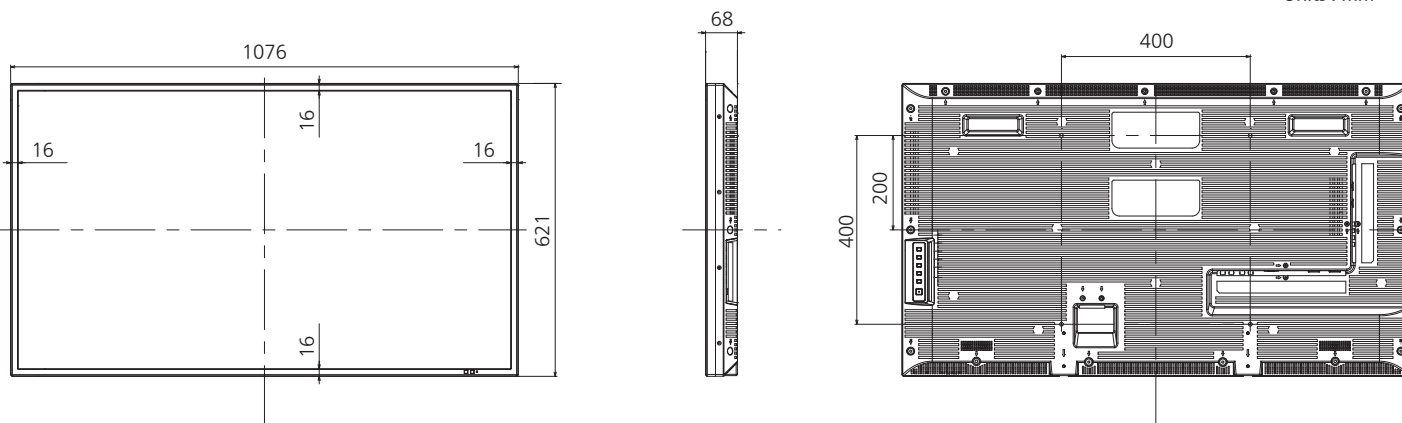

MAIN FEATURE

Digital Zoom	Yes (x1~x4)
Video Wall	Yes (N x M, up to 5 x 5)
Daisy Chain	Yes
1:1 Pixel mode	Yes
Automatic Picture Position	Yes
Screen Saver	Yes
PC/DVI Power Management	Yes
ECO mode	Yes
Button / Input lock	Yes
Orientation Landscape / Portrait	Yes
Remote-control User Level	Yes
Power-on Screen Delay	Yes
Seam Hides Video Off Mode	Yes
DVI-D Power Management	Yes
Input Search	Yes
Ceiling-Suspension	No
Operating Time	24h/7d

In case of running for a long time, the moving image is recommended to be displayed. If you display a still picture for an extended period, the image retention might remain on the screen. However, image retention can gradually disappear by displaying a moving images.

OPTIONAL ACCESSORIES

Pedestal	TY-ST42P50

STANDARD (CERTIFICATIONS)

SAFETY REGULATIONS	EN60065, IEC60065, GOST, AS/NZS60065, SASO, IEC60065/SS, IEC60065/PAI, IEC60065
RADIATION REGULATIONS	EN55013, EN55020, EN55022 Class-B, EN55024, EN61000-3-2 Class-D, EN61000-3-3, CISPR13, CISPR20, CISPR22 Class-B, CISPR24

INCLUDED ACCESSORIES

- Operating instruction book
- CD-ROM (Operating instruction)
- Remoto control transmitter
- Batteries (R6 x 2)
- Crimper x 3
- AC power cord

DIMENSIONS