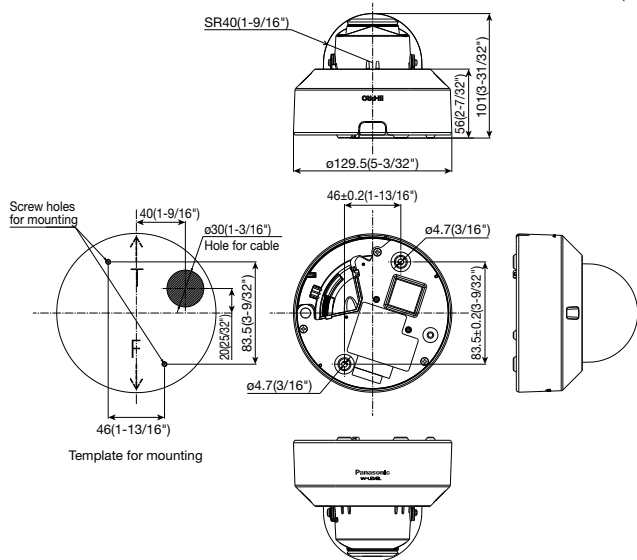

*1 Converted value

*2 When "4:3(30fps mode)" or "4:3(25fps mode)" is selected for "Image capture mode", "90 °" and "270 °" cannot be selected.

Optional Accessories

Mount Bracket / Dome Cover

Ceiling Mount Bracket WV-Q105A 	Ceiling Mount Bracket (Embedded) WV-QEM100-W (i-PRO white) 	Ceiling Mount Bracket WV-QCL100-W (i-PRO white) 
Mount Bracket WV-QSR501-W (i-PRO white) (This bracket requires WV-QCL501-W, WV-QWL501-W or WV-QAT500-W.) 	Ceiling Mount Bracket WV-QCL501-W (i-PRO white) (This bracket requires WV-QSR501-W.) 	Wall Mount Bracket WV-QWL501-W (i-PRO white) (This bracket requires WV-QSR501-W.) 
Wall Mount Bracket WV-QWL500-W (i-PRO white) 	Adapter Box WV-QJB500-W (i-PRO white) (This bracket requires WV-QWL500-W.) 	Pole Mount Bracket WV-QPL500-W (i-PRO white) (This bracket requires WV-QWL500-W.) 
Corner Mount Bracket WV-QCN500-W (i-PRO white) (This bracket requires WV-QWL501-W.) 	Attachment pipe (For 3rd party bracket) WV-QAT500-W (i-PRO white) (This bracket requires WV-QSR501-W.) 	Dome Cover (Smoke type) WV-CF55A 

• Masses and dimensions are approximate. • Specifications are subject to change without notice.

Appearance

Unit : mm (inches)

Panasonic

Panasonic Corporation

Panasonic i-PRO Sensing Solutions Co., Ltd.

<https://ipro.panasonic.com>