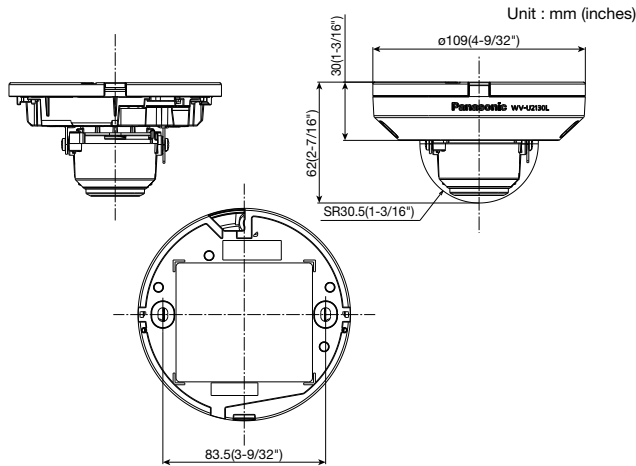

*1 Converted value

*2 When "4:3(30fps mode)" or "4:3(25fps mode)" is selected for "Image capture mode", "90 °" and "270 °" cannot be selected.

Appearance

Trademarks and registered trademarks

- iPad and iPhone are trademarks of Apple Inc., registered in the U.S. and other countries.
- Android is a trademark of Google LLC.
- ONVIF is trademarks or registered trademarks of Onvif Inc.
- All other trademarks identified herein are the property of their respective owners.

Optional Accessories

Mount Bracket / Dome Cover / Other

Ceiling Mount Bracket WW-QCL100-W (i-PRO white)	Wall Mount Bracket WW-QWL500-W (i-PRO white)	Adapter Box WW-QJB500-W (i-PRO white) (This bracket requires WW-QWL500-W.)
Pole Mount Bracket WW-QPL500-W (i-PRO white)	Corner Mount Bracket WW-QCN500-W (i-PRO white)	Dome Cover (Smoke type) WW-QDC500S

- Brackets are available in four colors, Fine silver, Light gray, Gray and i-PRO white. It is possible to use them in different color combinations.

Important

- Safety Precaution : Carefully read the Basic Information, Installation Guide and Operating Instructions before using this product.
- Panasonic cannot be responsible for the performance of the network and/or other manufacturers' products used on the network.
- Masses and dimensions are approximate. • Specifications are subject to change without notice.

Panasonic®

Panasonic Corporation

Panasonic i-PRO Sensing Solutions Co., Ltd.

<https://ipro.panasonic.com>

<https://security.panasonic.com>

<https://www.linkedin.com/company/i-pro-sensing-solutions-co-ltd/>

(2A-241BA)