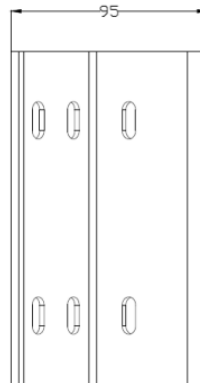

# Dome\_CM/OUTDOOR (was BW790-P/9003)

## Pole/Corner Mount bracket

Pole/corner Mount bracket for cameras: **WV-SFN310A, WV-SFN311A, WV-SFN311L, WV-SFN531, WV-SFN611L, WV-SFN631L, WV-SFR310A, WV-SFR311A, WV-SFR531, WV-SFR611L, WV-SFR631L, WV-SFV310A, WV-SFV311A, WV-SFV531, WV-SFV611L, WV-SFV631L, WV-SFV631LT, WV-SFV781L, WV-SW458, WV-SW458MA, WV-SFV481** Installation of fix domes with Dome\_CM/OUTDOOR is only possible in combination with Dome\_WM/OUTDOOR

Characteristics	
Metal	Iron
Dimension	140*160*95mm
Weight	1.4kg