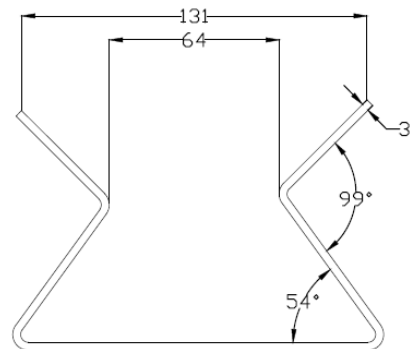

# Dome\_CM/OUTDOOR (was BW790-P/9003)

## Pole/Corner Mount bracket

Pole/corner Mount bracket for cameras: **WV-SFN310A, WV-SFN311A, WV-SFN311L, WV-SFN531, WV-SFN611L, WV-SFN631L, WV-SFR310A, WV-SFR311A, WV-SFR531, WV-SFR611L, WV-SFR631L, WV-SFV310A, WV-SFV311A, WV-SFV531, WV-SFV611L, WV-SFV631L, WV-SFV631LT, WV-SFV781L, WV-SW458, WV-SW458MA, WV-SFV481** Installation of fix domes with Dome\_CM/OUTDOOR is only possible in combination with Dome\_WM/OUTDOOR

Characteristics	
Metal	Iron
Dimension	140*160*95mm
Weight	1.4kg