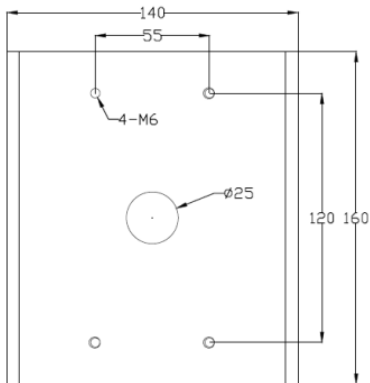

# Dome\_CM/OUTDOOR (was BW790-P/9003)

## Pole/Corner Mount bracket

Pole/corner Mount bracket for cameras: **WV-SFN310A, WV-SFN311A, WV-SFN311L, WV-SFN531, WV-SFN611L, WV-SFN631L, WV-SFR310A, WV-SFR311A, WV-SFR531, WV-SFR611L, WV-SFR631L, WV-SFV310A, WV-SFV311A, WV-SFV531, WV-SFV611L, WV-SFV631L, WV-SFV631LT, WV-SFV781L, WV-SW458, WV-SW458MA, WV-SFV481** Installation of fix domes with Dome\_CM/OUTDOOR is only possible in combination with Dome\_WM/OUTDOOR

Characteristics	
Metal	Iron
Dimension	140*160*95mm
Weight	1.4kg